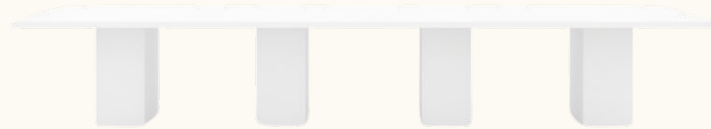

DINING TABLES

Box Leg Dining Tables

Tables can be joined together for long tables
Tables can be custom painted at additional cost

Middle Box Legs Dining Table Black

75cm h x 240cm w x 120cm d AED 625
75cm h x 240cm w x 80cm d AED 480

Middle Box Legs 2 Piece Dining Table Black

75cm h x 480cm w x 120cm d AED 1250
75cm h x 480cm w x 80cm d AED 960

Middle Box Legs Dining Table White

75cm h x 240cm w x 120cm d AED 625
75cm h x 240cm w x 80cm d AED 480