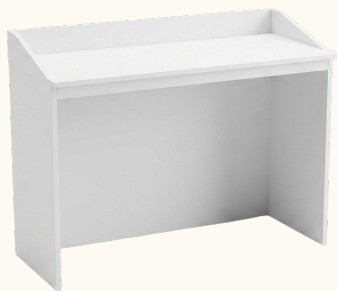

DJ Booths

Green Shimmer DJ Booth

120cm h x 180cm w x 60cm d AED 1250

White Shimmer DJ Booth

120cm h x 180cm w x 60cm d AED 1250

Fisher Neon DJ Booth

116.5cm hx 201cm w x 70cm d AED 1395

Customizable White DJ Booth