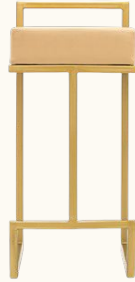

Gabanna High Nude

White Frame   AED 75
90cm h x 40cm w x 40cm d