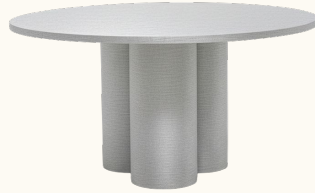

48cm h x 51cm w x 75cm d

AED 345

Monaco Coffee Table Green Marble Top

48cm h x 51cm w x 75cm d

AED 345

Regina Coffee Table

35cm h x 120cm w x 75cm d

AED 375

Gerry Coffee Table White

35cm h x 80cm d

AED 325

Gerry Coffee Table Black

35cm h x 80cm d

AED 325

Coffee Tables

Tube Coffee Table Gold

40cm h x 90cm d AED 325

Tube Coffee Table Silver

40cm h x 90cm d AED 325

Tube Coffee Table Black

40cm h x 90cm d AED 325

Tube Coffee Table White

40cm h x 90cm d AED 325

Keel Coffee Table Gold

40cm h x 80cm d AED 345

Keel Coffee Table Beechwood

40cm h x 80cm d AED 345

Keel Coffee Table Black

40cm h x 80cm d AED 345

Keel Coffee Table White

40cm h x 80cm d AED 345

Coffee Tables