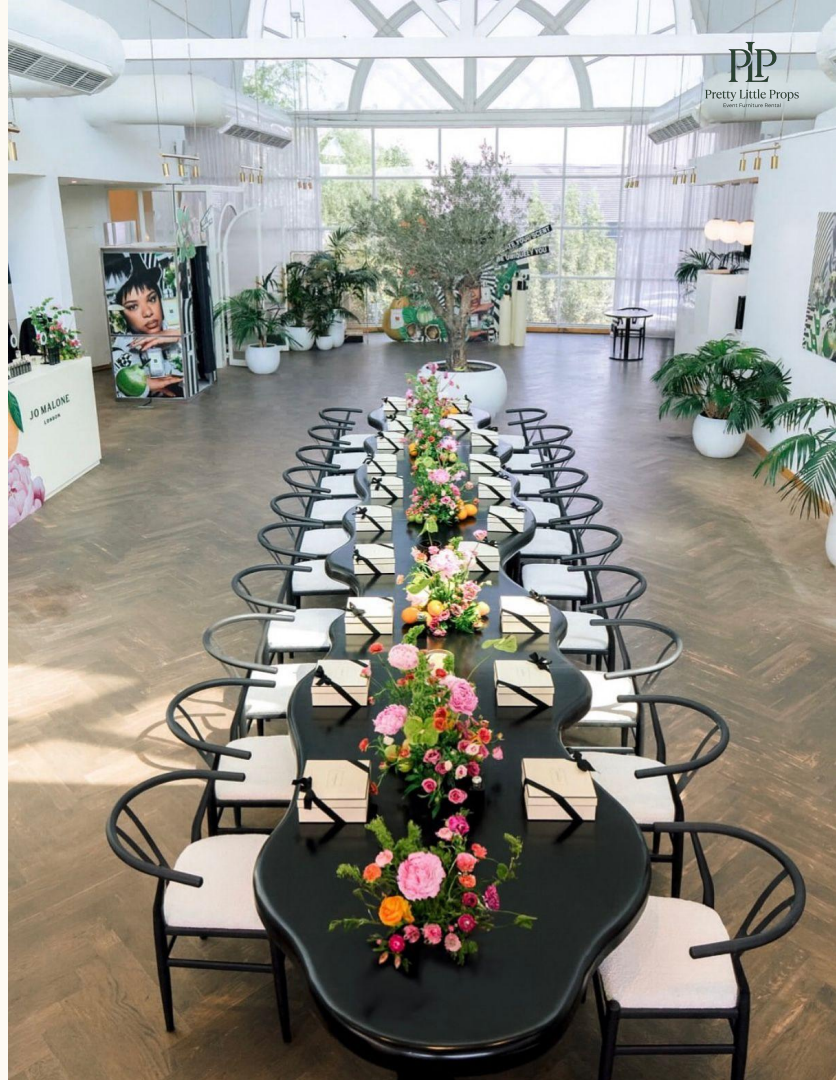

Cloud Modular Dining

Tables can be extended at additional cost in 180cm increments

Tables can be custom painted at additional cost

75cm h x 360cm w x 115cm d   AED 720

75cm h x 360cm w x 115cm d   AED 720