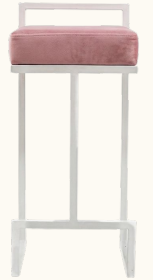

Gabanna High Pink Velvet

White Frame   AED 75
90cm h x 40cm w x 40cm d