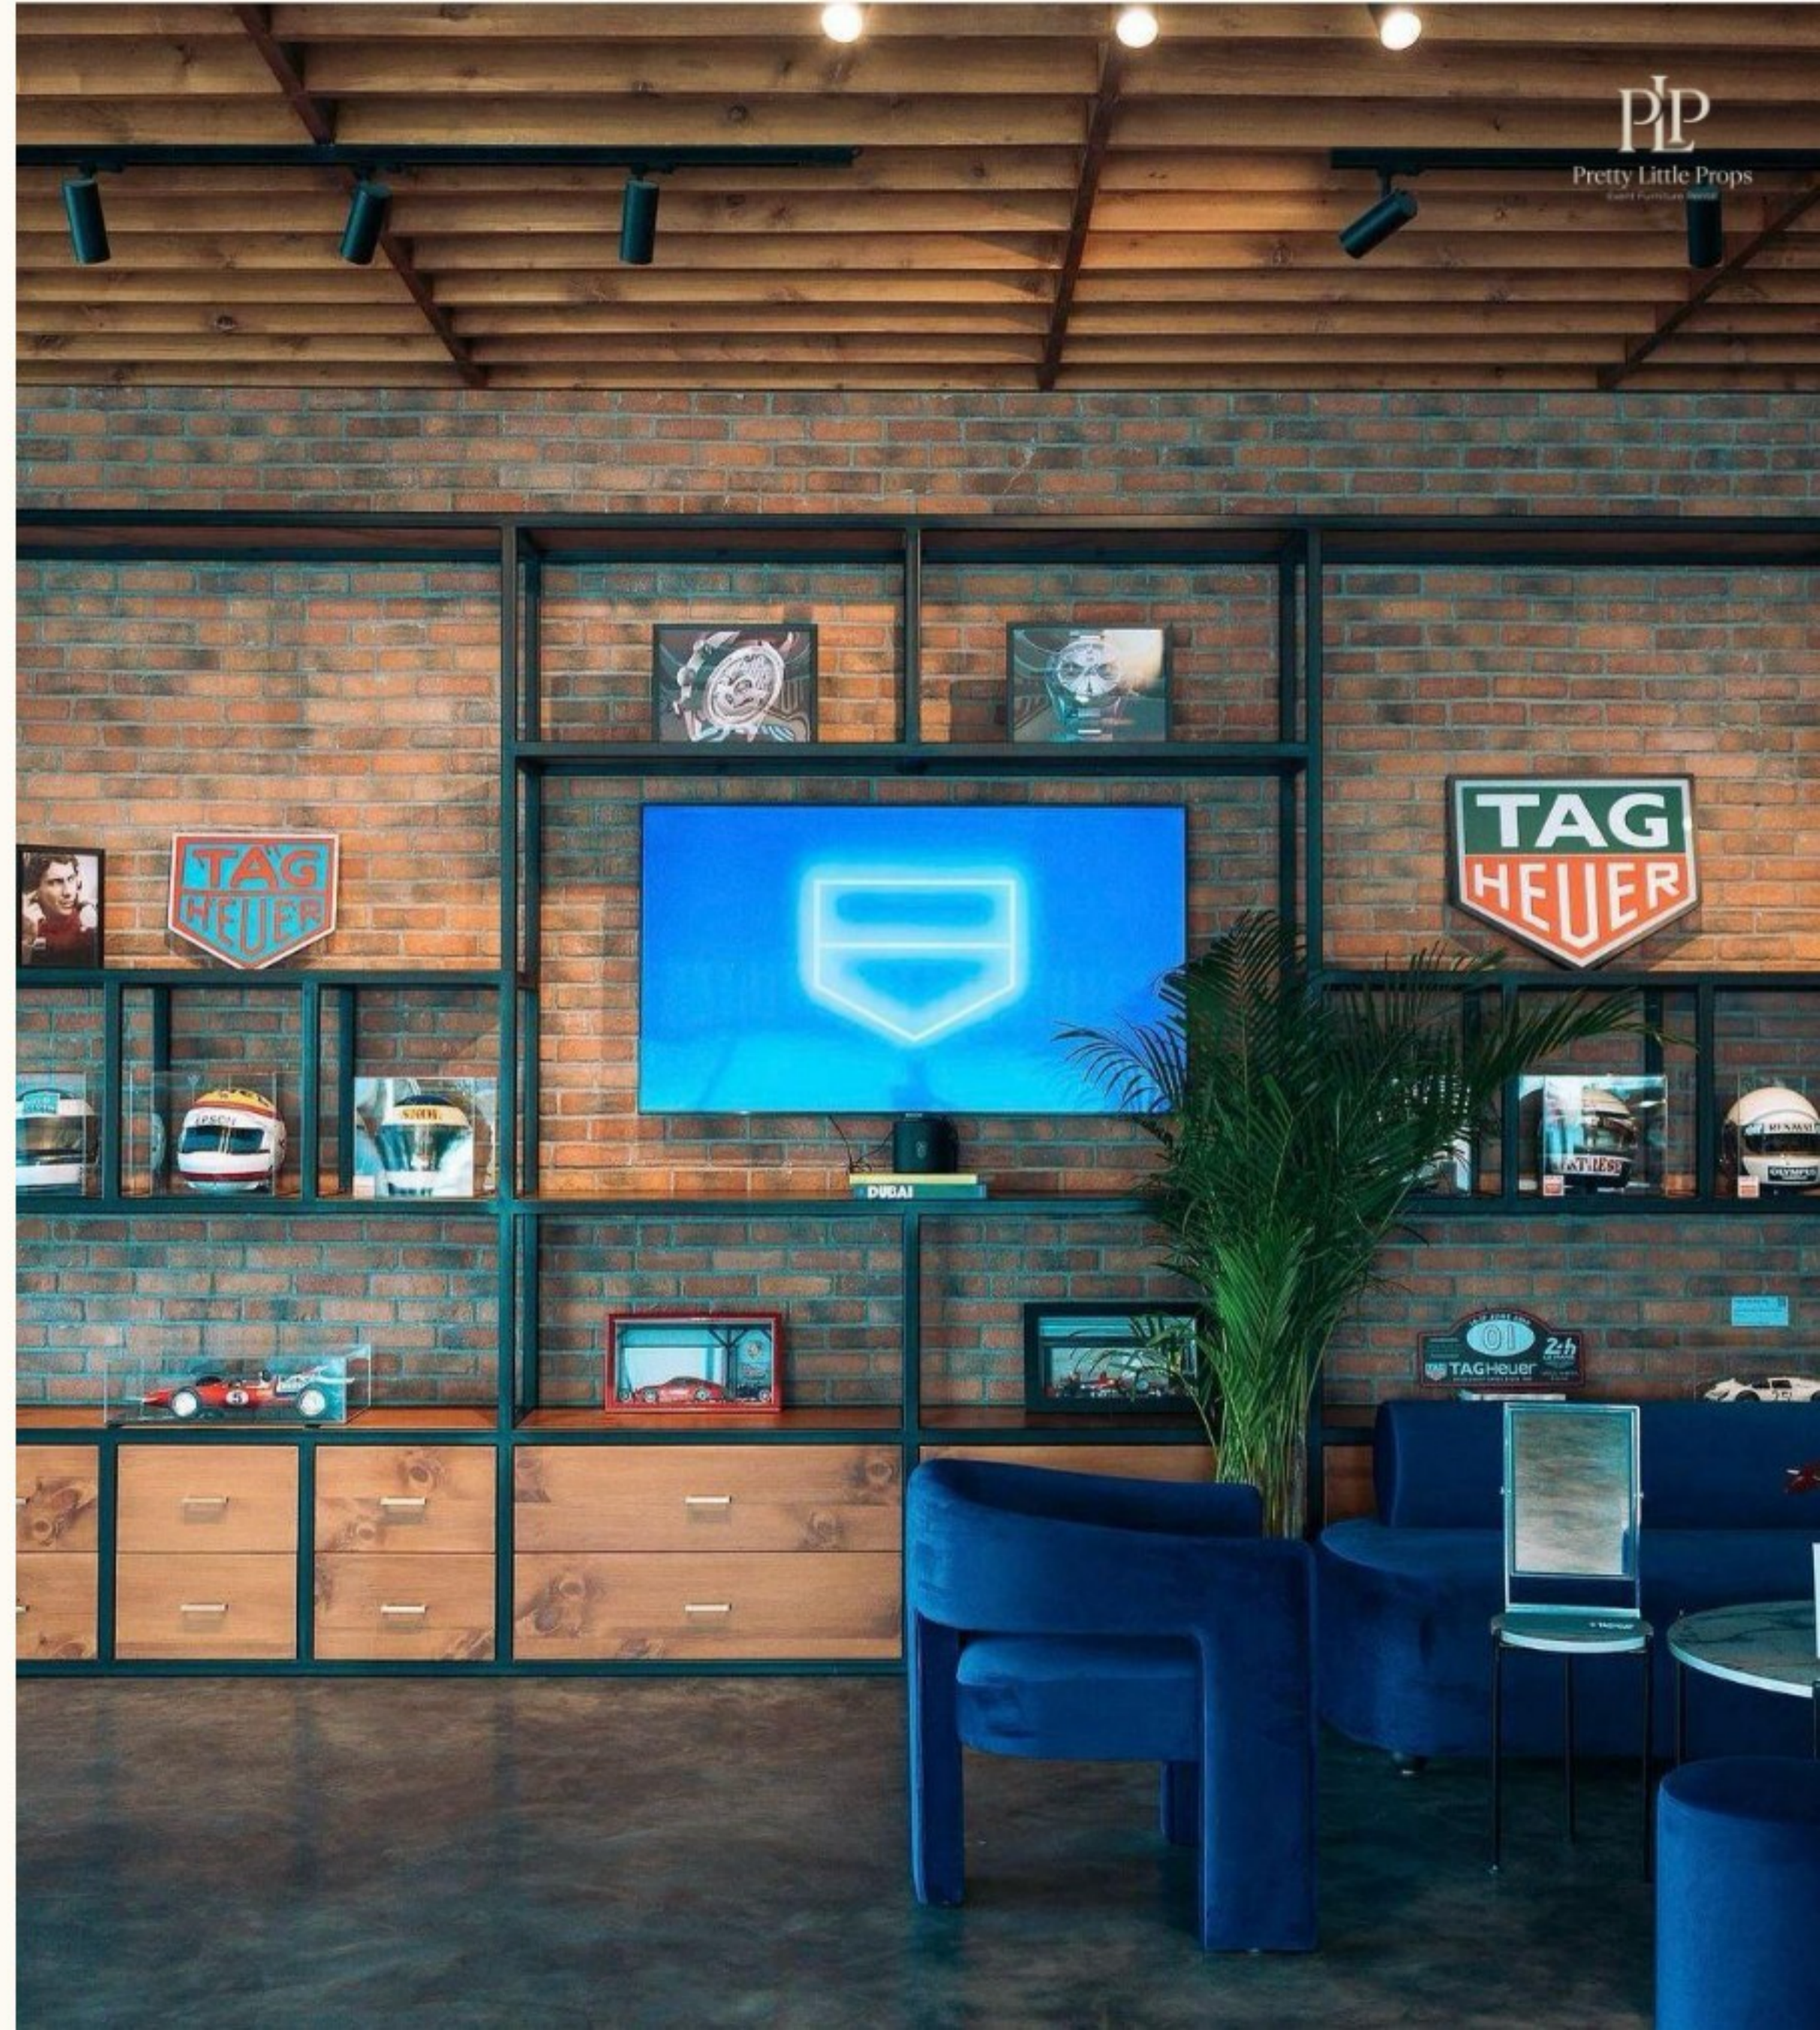

77cm h x 72cm w x 72cm d AED 485

Accent Chair Brown Velvet

77cm h x 72cm w x 72cm d AED 485

Accent Chair Beige

77cm h x 72cm w x 72cm d AED 485

Accent Chair White Boucle

77cm h x 72cm w x 72cm d AED 485

Armchairs