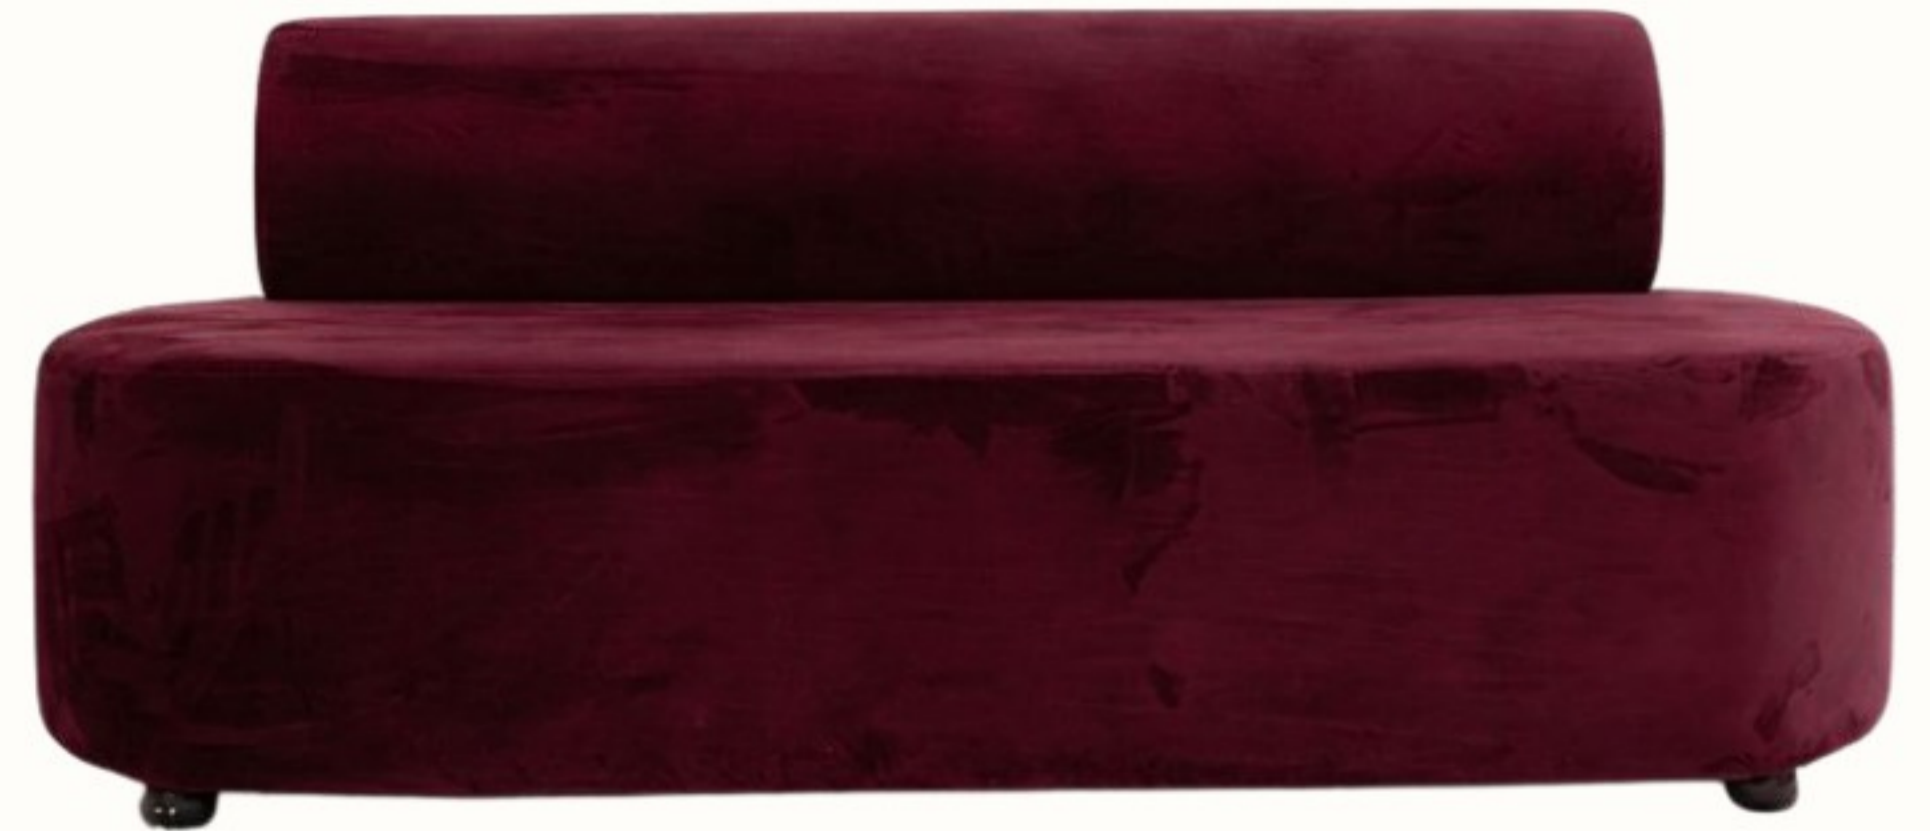

73cm h x 80cm d AED 360

Leo Small Pouffe Burgundy

44cm h x 30cm d AED 135

Lounge Seating

Leo Sofa Burgundy

73cm h x 180cm x 80cm d

AED 715

Small Pouffes