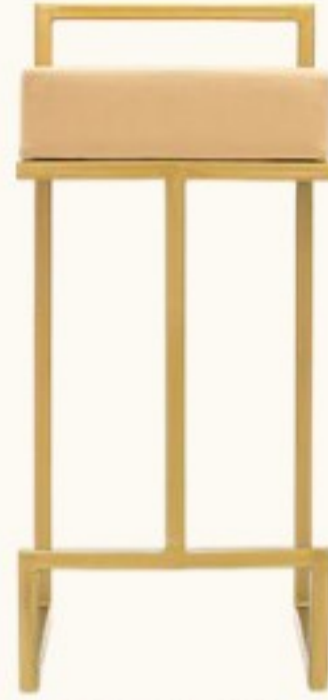

Gabanna High Nude

White Frame AED 75
90cm h x 40cm w x 40cm d